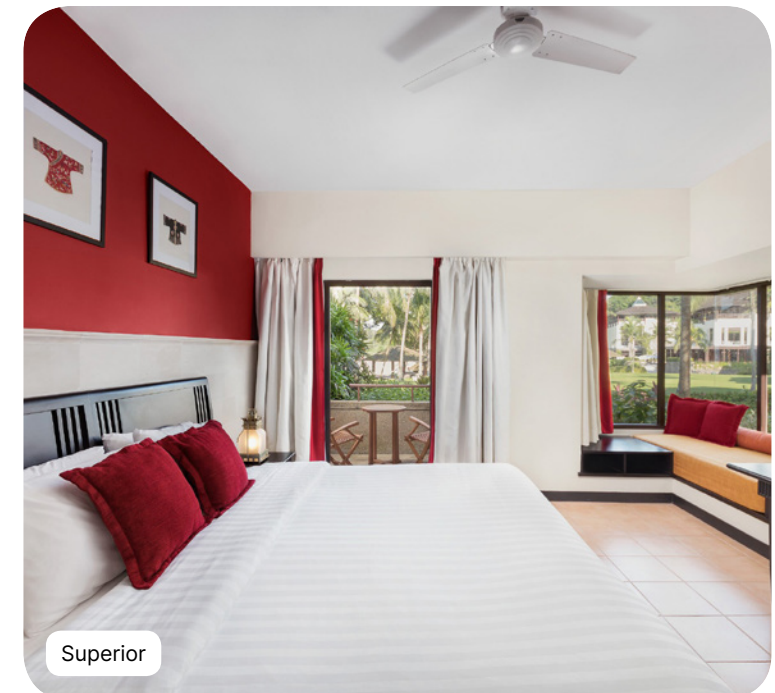

Summary

Accommodation	4
Sports & Activities**	12
Swimming pools	16
Club Med Spa by CSpa*	18
Excursions*	19
Children	20
Restaurants & Bars	24
Practical Information	26

Accommodation

Superior

Name	Minimum area (sq ft)	Highlights	Capacity
Superior Room - Sea View, Balcony	365.97	Sea View, Furnished balcony	1 - 3
Connecting Superior Rooms - Sea View, Balcony	731.95	Sea View, Furnished balcony	2 - 4
Superior Room - Balcony	365.97	Furnished balcony	1 - 3
Superior Room - Accessible	419.79	Furnished balcony	1 - 2
Connecting Superior Rooms - Balcony	731.95	Furnished balcony	2 - 4