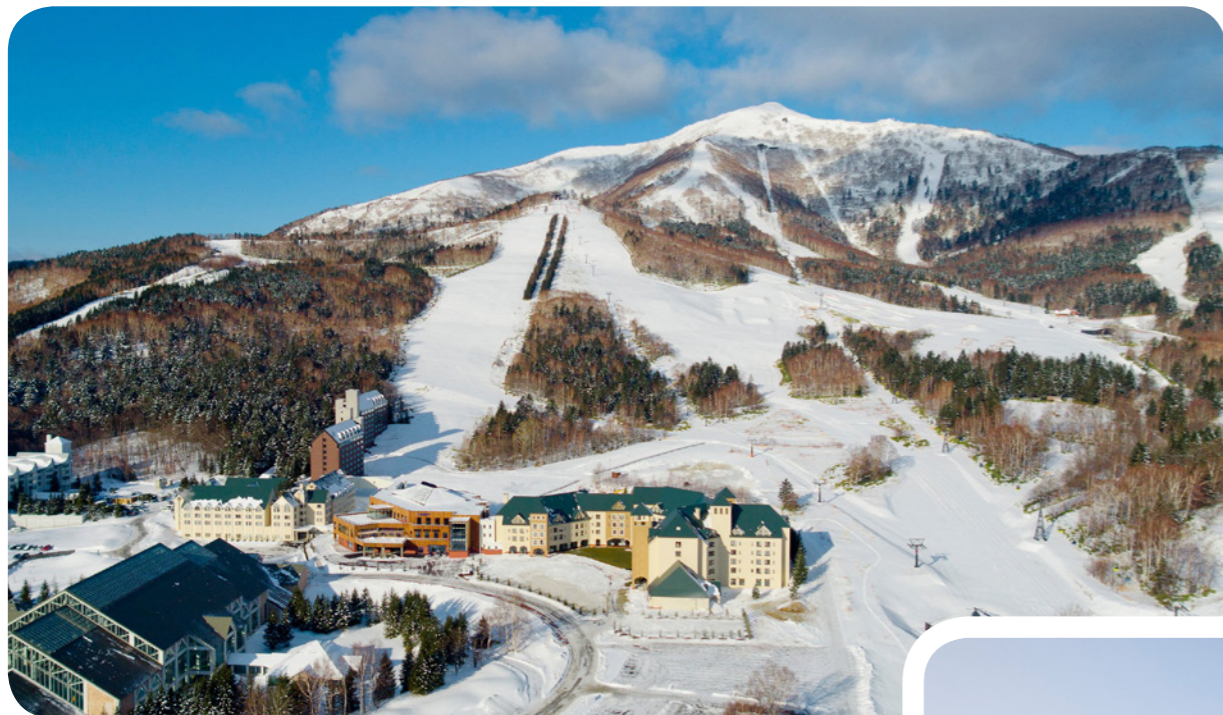

Japan

# Tomamu Hokkaido

## Resort highlights

- Hit the slopes at night on Tomamu's great powder snow
- Break the ice! Enjoy snow sledging and the activities on offer at the Ice Village\*
- Experience the fun at Mina Mina Beach, the largest indoor wave pool in Japan
- Savour the farm-to-table Hokkaido speciality - Yakniku barbecue
- Discover the flavour of Japan, with tasting sessions of Japanese whisky and sake